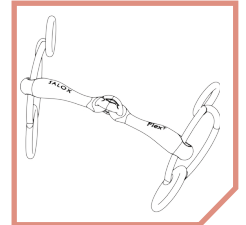

Turtle Tactio with Flex Universal

Available in 16mm (7011-U-TTO)

See Video

Scan or visit website

Specifically engineered to accommodate the larger or sensitive tongue. Often negates the need to shut the mouth.

The Universal cheek provides a number of rein options including the option of a curb strap. But whatever option you choose, the flattened underside of the cannons with their anatomy-inspired recesses are held parallel to the tongue whatever riding activity you enjoy.

CODE	MOUTHPIECE	THICKNESS	DRESSAGE LEGAL	RING SIZE	XS	S	M	L	XL	XXL
					108-118mm	118-128mm	128-138mm	138-148mm	148-158mm	158-168mm
7011-PU-TTO	TURTLE TACTIO FLEX™	16mm	N	NA						
7011-U-TTO	TURTLE TACTIO FLEX™	16mm	N	NA						