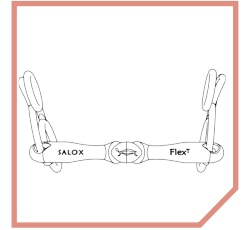

Turtle Tactio with Flex Universal

Available in 16mm (7011-U-TTO)

See Video

Scan or visit website

Specifically engineered to accommodate the larger or sensitive tongue. Often negates the need to shut the mouth.

The Universal cheek provides a number of rein options including the option of a curb strap. But whatever option you choose, the flattened underside of the cannons with their anatomy-inspired recesses are held parallel to the tongue whatever riding activity you enjoy.

CODE	MOUTHPIECE	THICKNESS	DRESSAGE LEGAL	RING SIZE	XS	S	M	L	XL	XXL
					108-118mm	118-128mm	128-138mm	138-148mm	148-158mm	158-168mm
7011-PU-TTO	TURTLE TACTIO FLEX™	16mm	N	NA						
7011-U-TTO	TURTLE TACTIO FLEX™	16mm	N	NA						